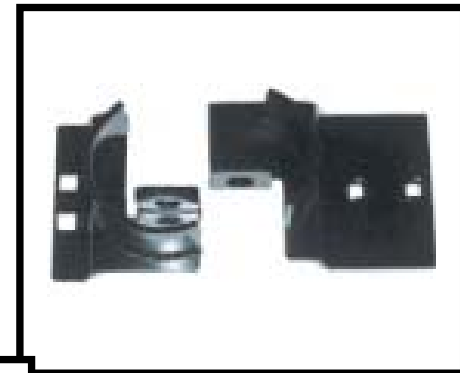

SHUT-OUT® Hasps

- Maximum security – models designed to protect padlocks or puck locks from prying and physical attack
- Corrosion resistant – body made of cold rolled steel.
- The hasp is designed to protect the lock, yet is easily unlocked by authorized employees