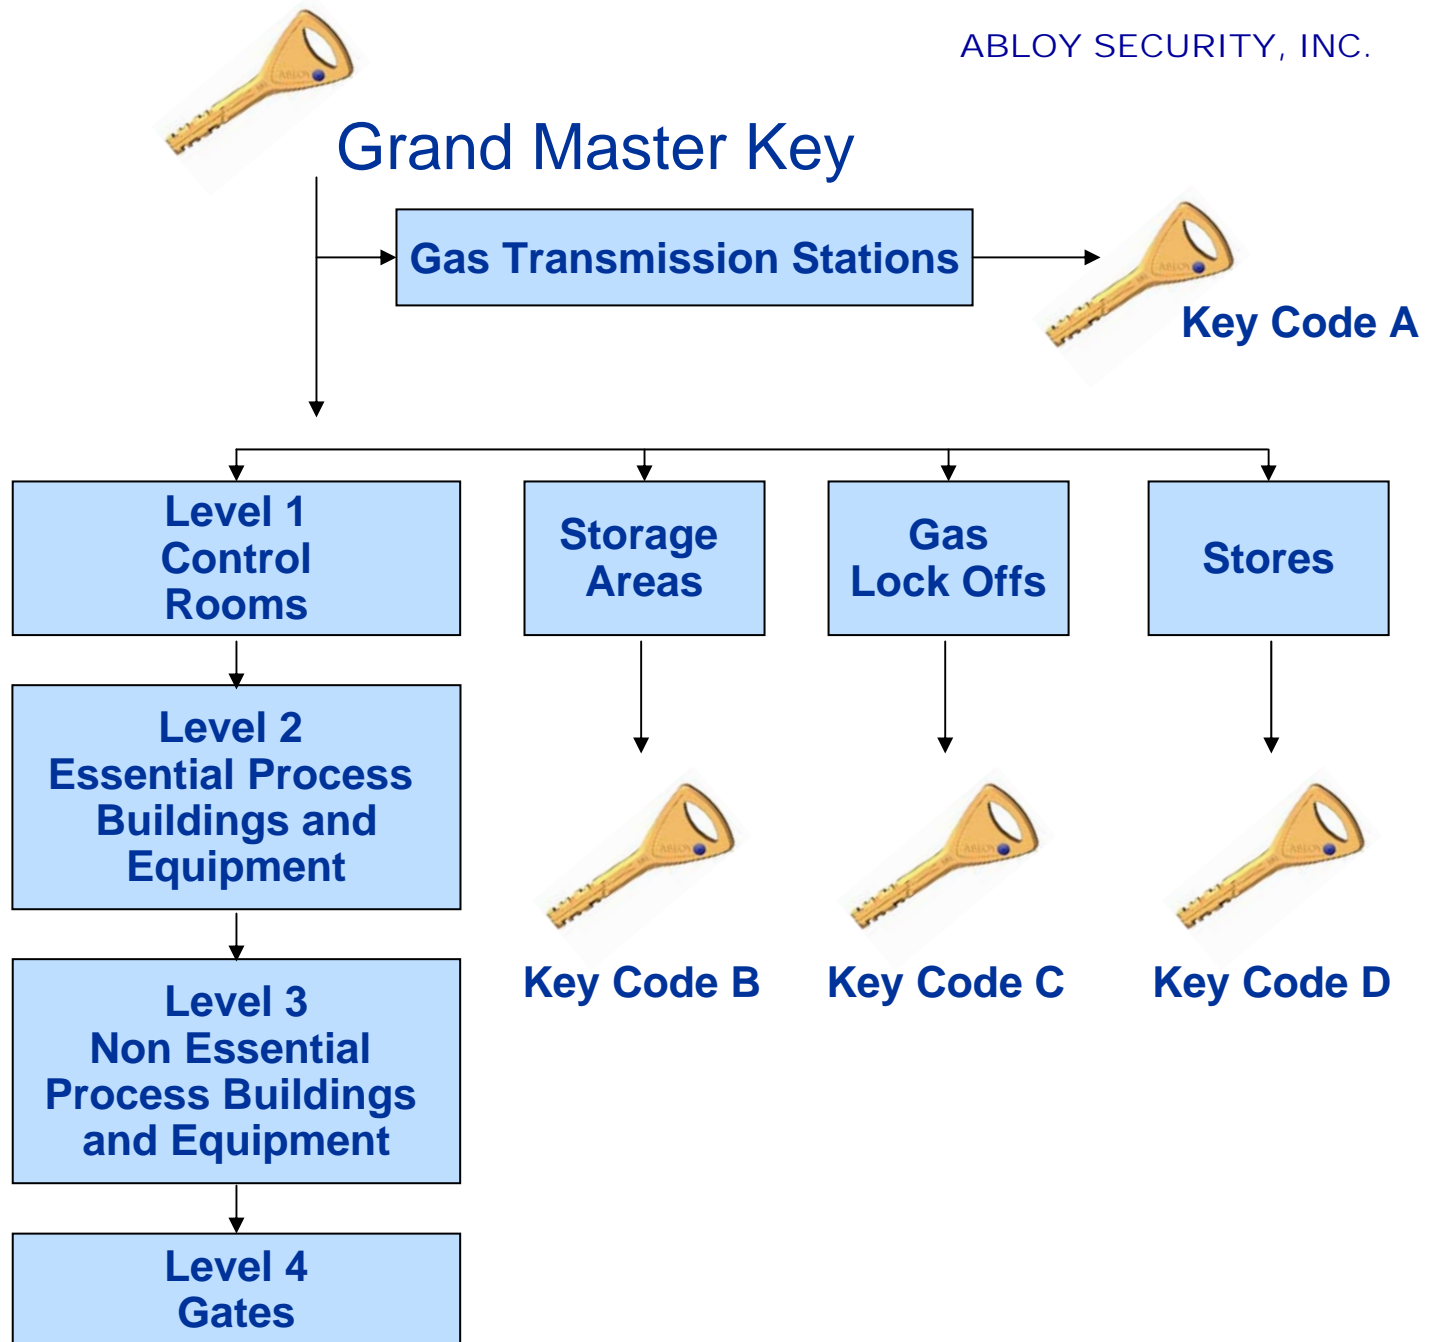

# Key Control

- ▶ Extensive master keying possibilities - provides billions of combinations
- ▶ **ABLOY®** PROTEC key blanks are protected by a worldwide utility patent until 2019
- ▶ Key extremely difficult to copy
- ▶ Strict key control policy eliminates unauthorized key duplication.
- ▶ Multi level hierarchy locking plan offers convenience, security and workplace safety

# Master Key System