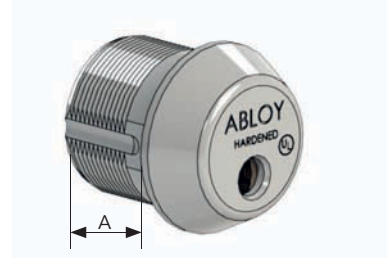

ABLOY[®] PROTEC²

ANSI NORTH AMERICAN DOOR CYLINDERS

ABLOY® PROTEC² ANSI North American standard mortice cylinders, knob cylinders and mortice/ rim cylinders are compatible with all mortice locks, rim locks and key-in-knob locks made according to the ANSI Standard.

RIM AND MORTICE CYLINDERS

APPLICATIONS

CY402T/ CY404T are used in mortice lock cases.

CY403T/ CY405T/ CY415T are used in rim locks and mortice lock cases.

CONSTRUCTION CY402T, CY403T, CY415T

	(UL-437 LISTED)
Cylinder housing	Case hardened steel
Cylinder plug	Brass
Discs and washers	Tin bronze
Number of discs	11

	A	
CY402T/CY404T	1"	(25.4 mm)
CY415T	1 1/8"	(28.6 mm)
CY403T/CY405T	1 1/4"	(31.75 mm)

* Longer mortice cylinders available upon request.

CONSTRUCTION CY404T, CY405T

Cylinder housing	Brass
Cylinder plug	Brass
Discs and washers	Tin bronze
Number of discs	11

Knob type cylinders are designed to retrofit cylindrical locksets, padlocks and deadbolts. Cylinders are supplied with tailpieces for the most common applications. Optional tailpieces are available separately.