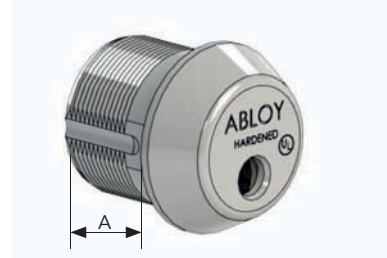

# ABLOY<sup>®</sup> PROTEC<sup>2</sup>

ANSI NORTH AMERICAN DOOR CYLINDERS

**ABLOY® PROTEC<sup>2</sup> ANSI North American standard mortice cylinders, knob cylinders and mortice/ rim cylinders are compatible with all mortice locks, rim locks and key-in-knob locks made according to the ANSI Standard.**

## RIM AND MORTICE CYLINDERS

### APPLICATIONS

CY402T/ CY404T are used in mortice lock cases.

CY403T/ CY405T/ CY415T are used in rim locks and mortice lock cases.

### CONSTRUCTION CY402T, CY403T, CY415T

	(UL-437 LISTED)
Cylinder housing	Case hardened steel
Cylinder plug	Brass
Discs and washers	Tin bronze
Number of discs	11

	A	
CY402T/CY404T	1"	(25.4 mm)
CY415T	1 1/8"	(28.6 mm)
CY403T/CY405T	1 1/4"	(31.75 mm)